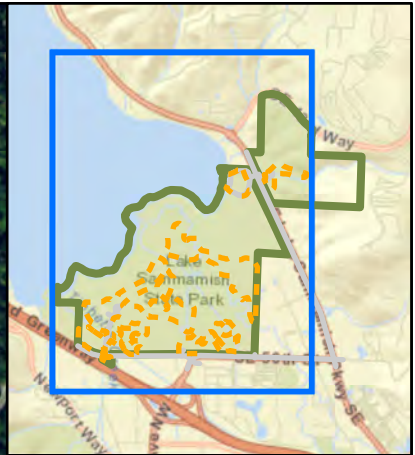

Lake Sammamish

0 500 1,000 Feet

Legend

- Hiking trails
- Roadways
- Metal Detection Areas
- Park Boundaries

N

Revised: 01/05/2017