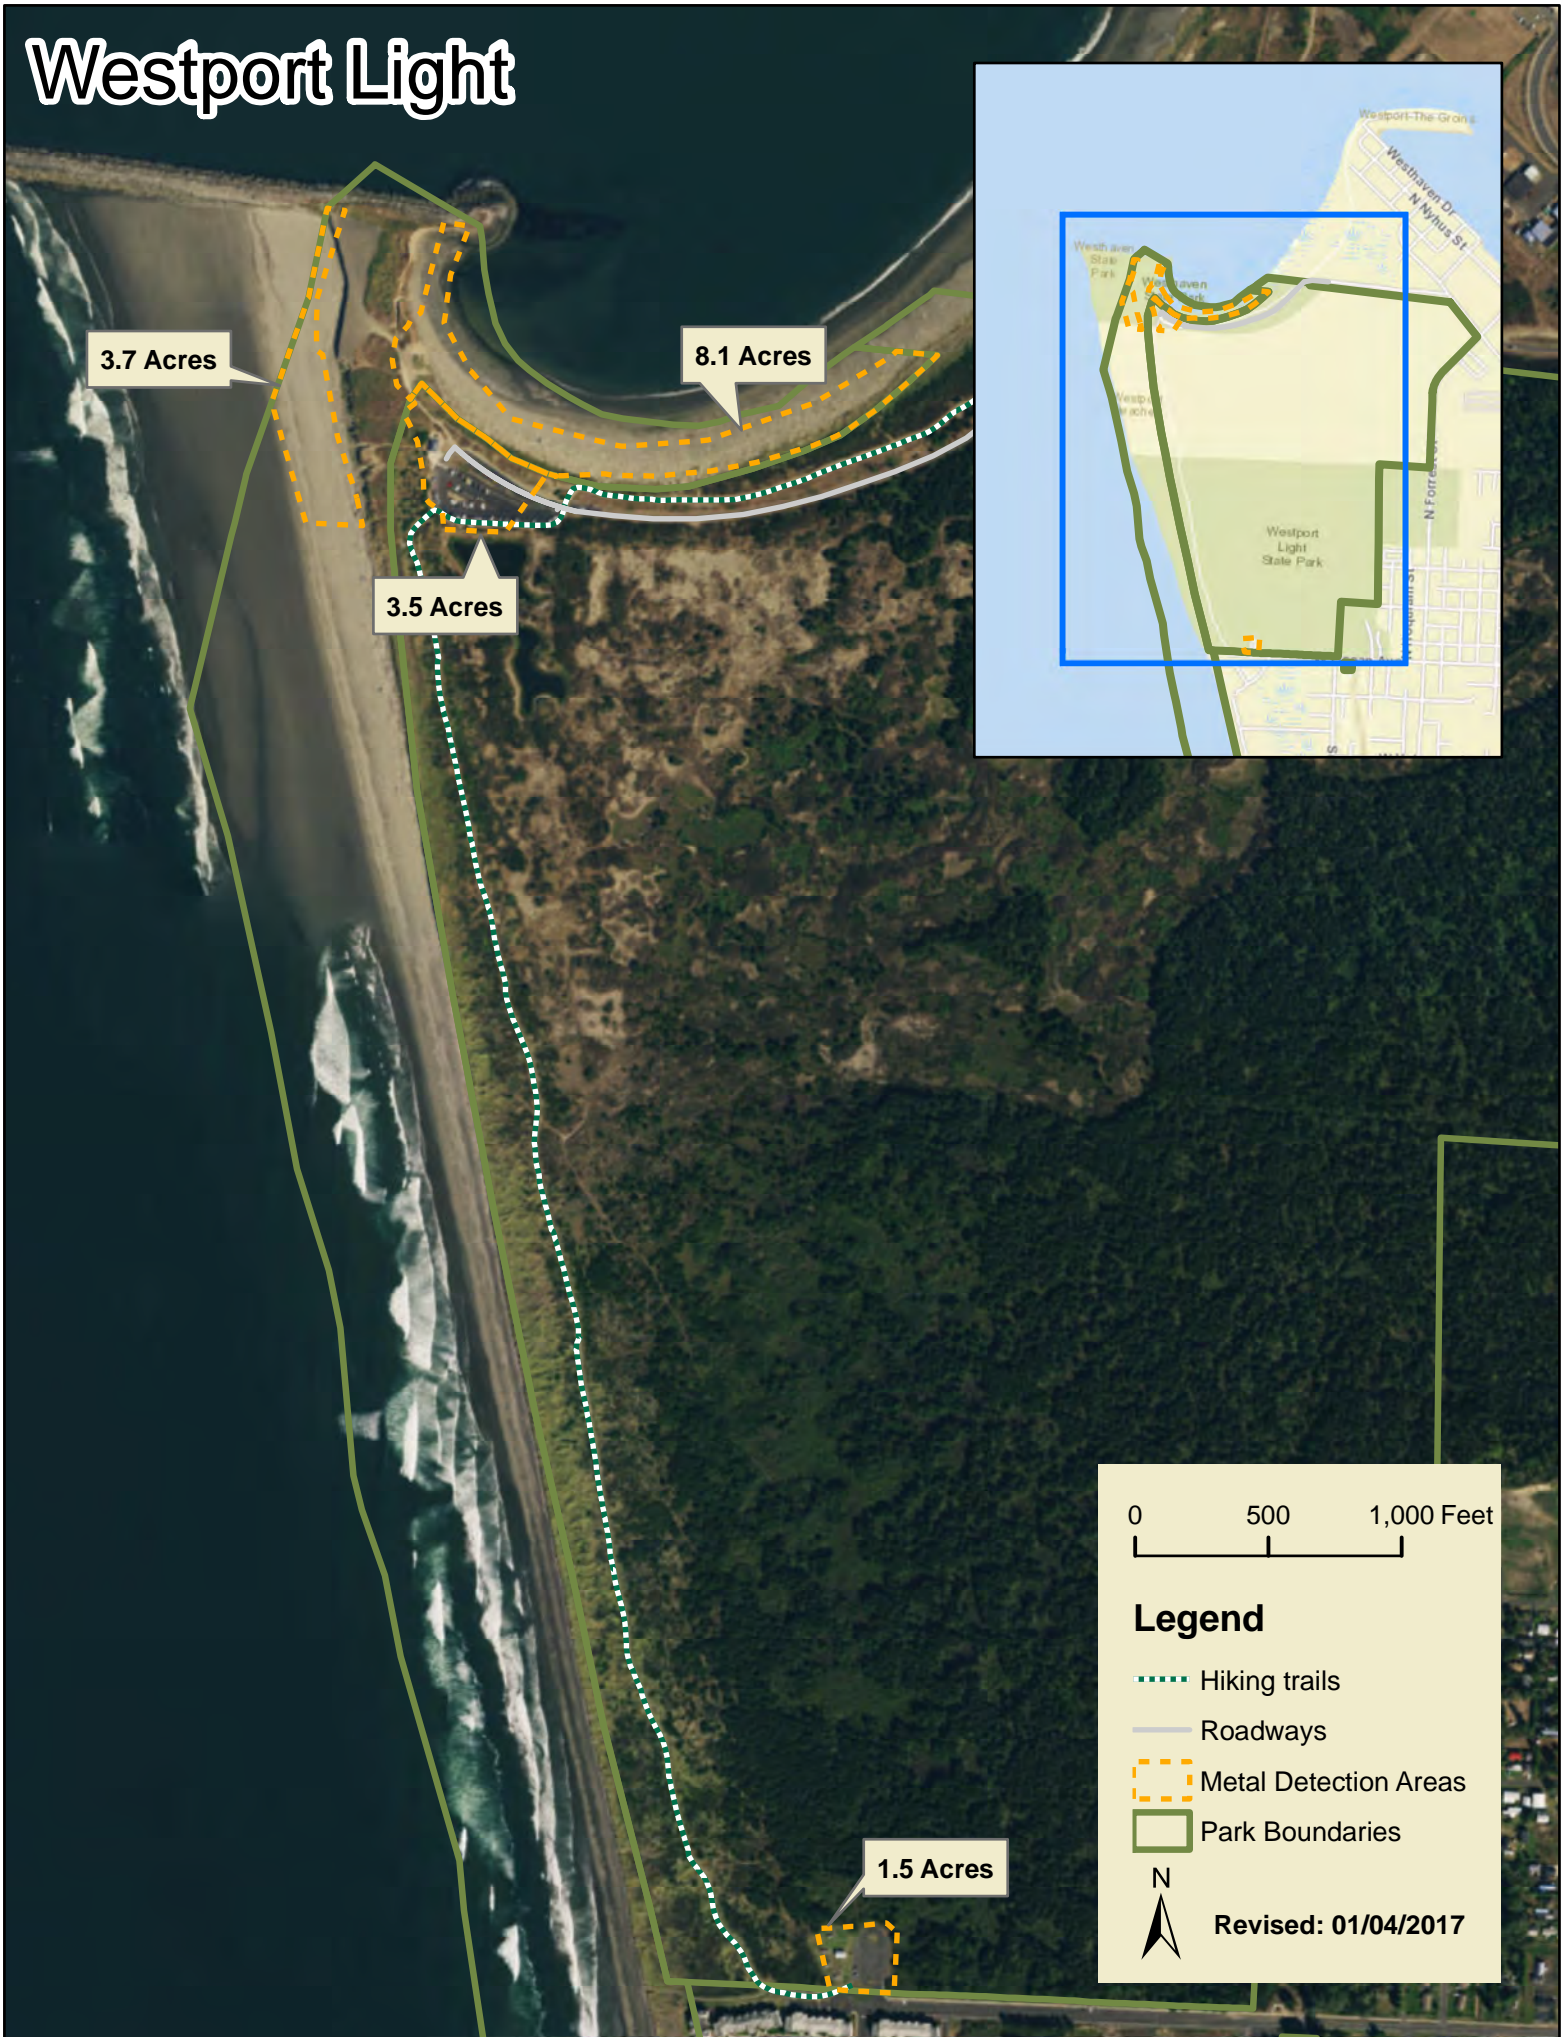

Westport Light

Legend

- Hiking trails
- Roadways
- - - Metal Detection Areas
- ▭ Park Boundaries

Revised: 01/04/2017