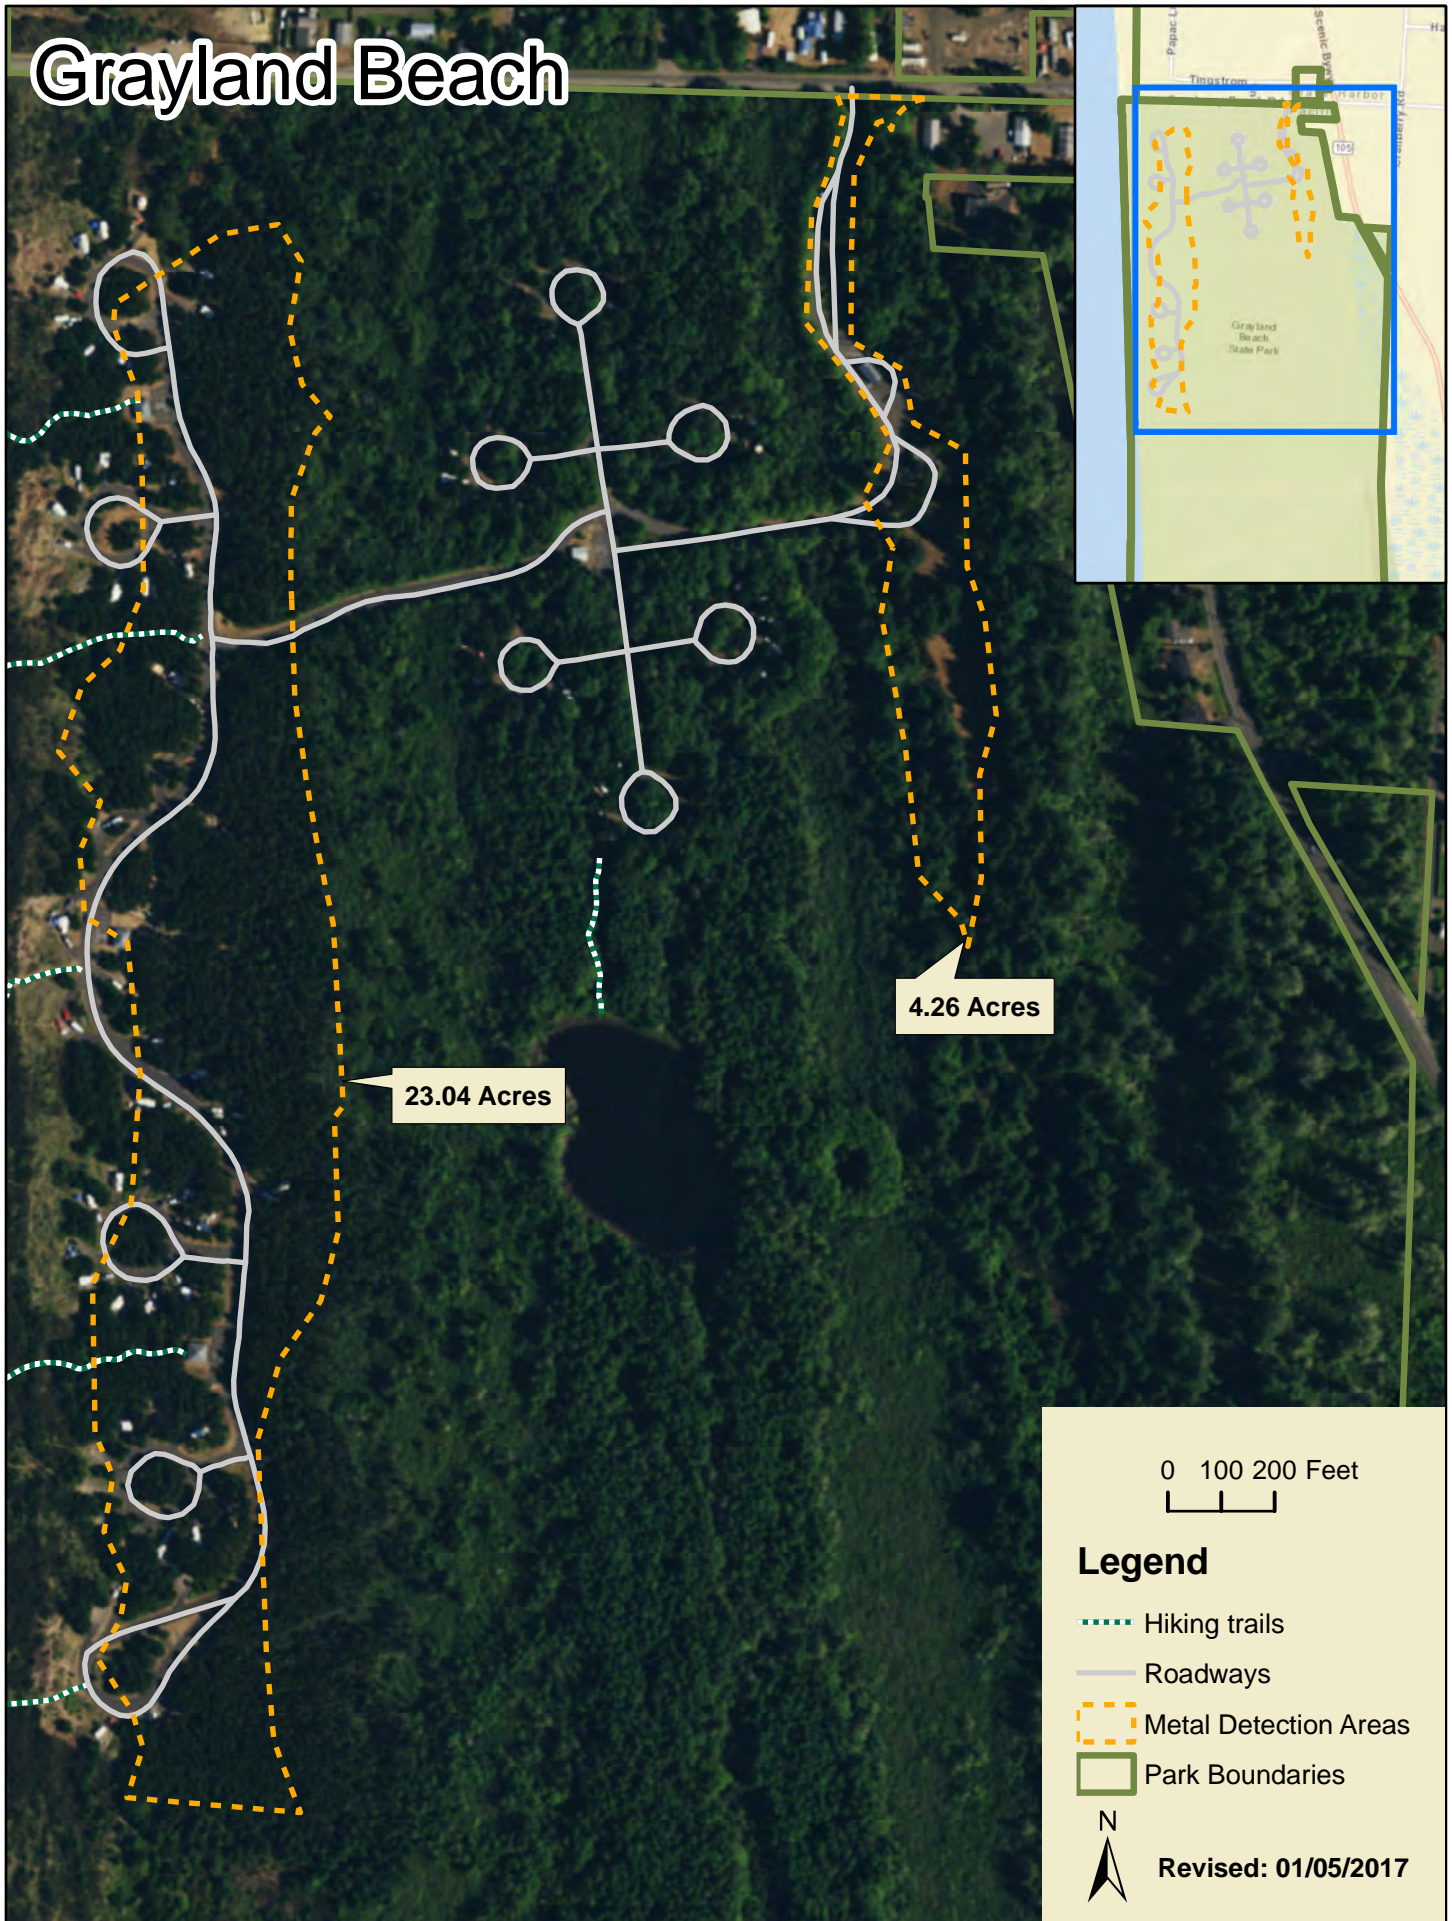

Grayland Beach

23.04 Acres

4.26 Acres

0 100 200 Feet

Legend

- Hiking trails
- Roadways
- - - Metal Detection Areas
- ▭ Park Boundaries

Revised: 01/05/2017