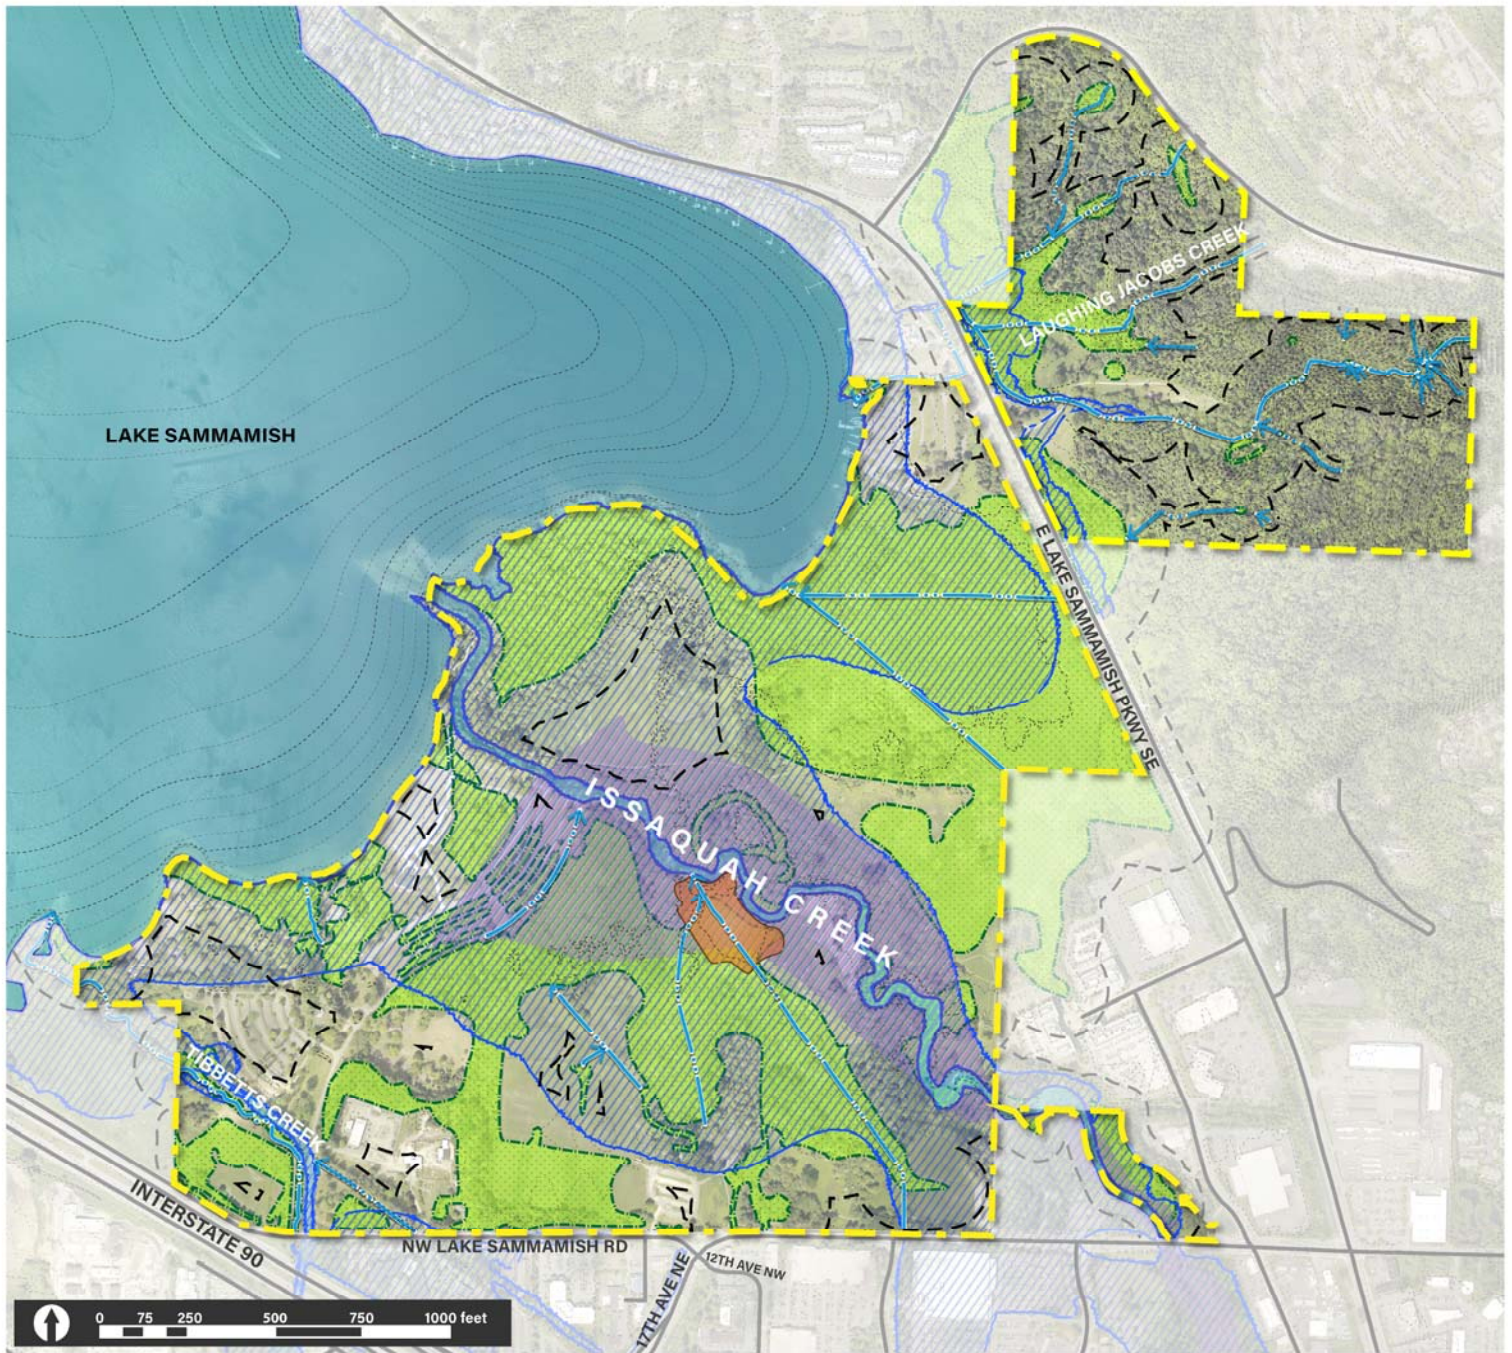

# Site Opportunities Map

## Legend

- |   |                               |   |                     |   |                      |
|---|-------------------------------|---|---------------------|---|----------------------|
|  | Wetlands                      |  | 100-Year Floodplain |  | Streams/ Ditches     |
|  | Public Agency Mitigation Site |  | Floodway (KC, SIM)  |  | Critical Area Buffer |
|  | Lake/Creek                    |  | Park Entrance       |  | Park Boundary        |