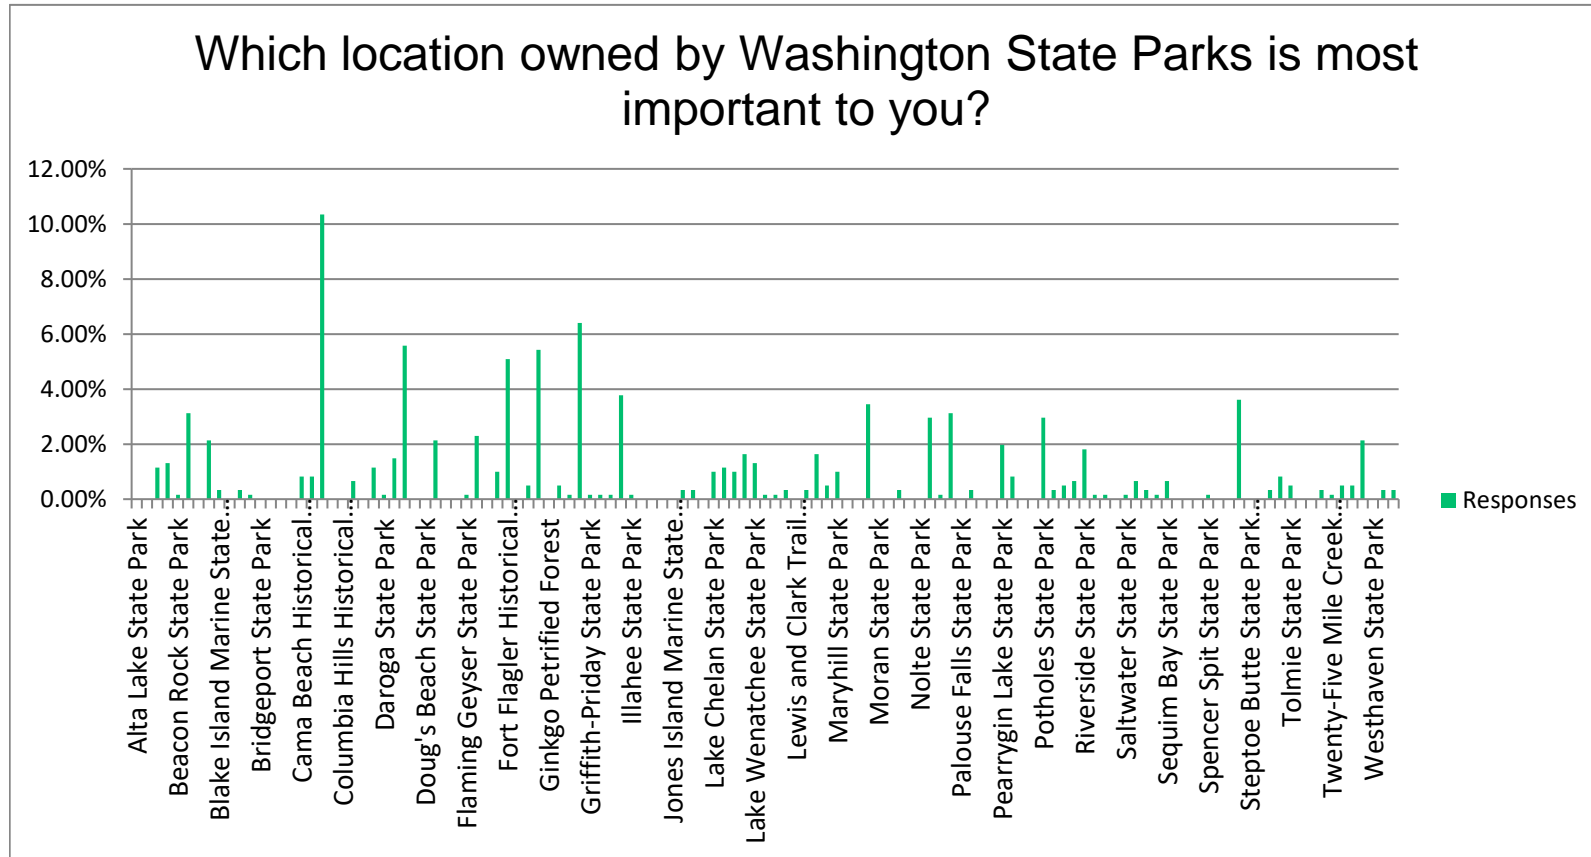

Accessibility Survey

Which location owned by Washington State Parks is most important to you?

Answer Choices	Responses	Count
Alta Lake State Park	0.00%	0
Anderson Lake State Park	0.00%	0
Battle Ground State Park	1.15%	7
Bay View State Park	1.31%	8
Beacon Rock State Park	0.16%	1

Answer Choices	Responses	
Belfair State Park	3.12%	19
Ben Ure Island Marine State Park	0.00%	0
Birch Bay State Park	2.13%	13
Blake Island Marine State Park	0.33%	2
Blind Island Marine State Park	0.00%	0
Bogachiel State Park	0.33%	2
Bottle Beach State Park	0.16%	1
Bridgeport State Park	0.00%	0
Bridle Trails State Park	0.00%	0
Brooks Memorial State Park	0.00%	0
Burrows Island Marine State Park	0.00%	0
Cama Beach Historical State Park	0.82%	5
Camano Island State Park	0.82%	5
Cape Disappointment State Park	10.34%	63
Clark Island Marine State Park	0.00%	0
Columbia Hills Historical State Park	0.00%	0
Conconully State Park	0.66%	4
Crawford State Park	0.00%	0
Curlew Lake State Park	1.15%	7
Daroga State Park	0.16%	1
Dash Point State Park	1.48%	9
Deception Pass State Park	5.58%	34
Doe Island Marine State Park	0.00%	0
Doug's Beach State Park	0.00%	0
Dosewallips State Park	2.13%	13
Federation Forest State Park	0.00%	0
Fields Spring State Park	0.00%	0
Flaming Geyser State Park	0.16%	1