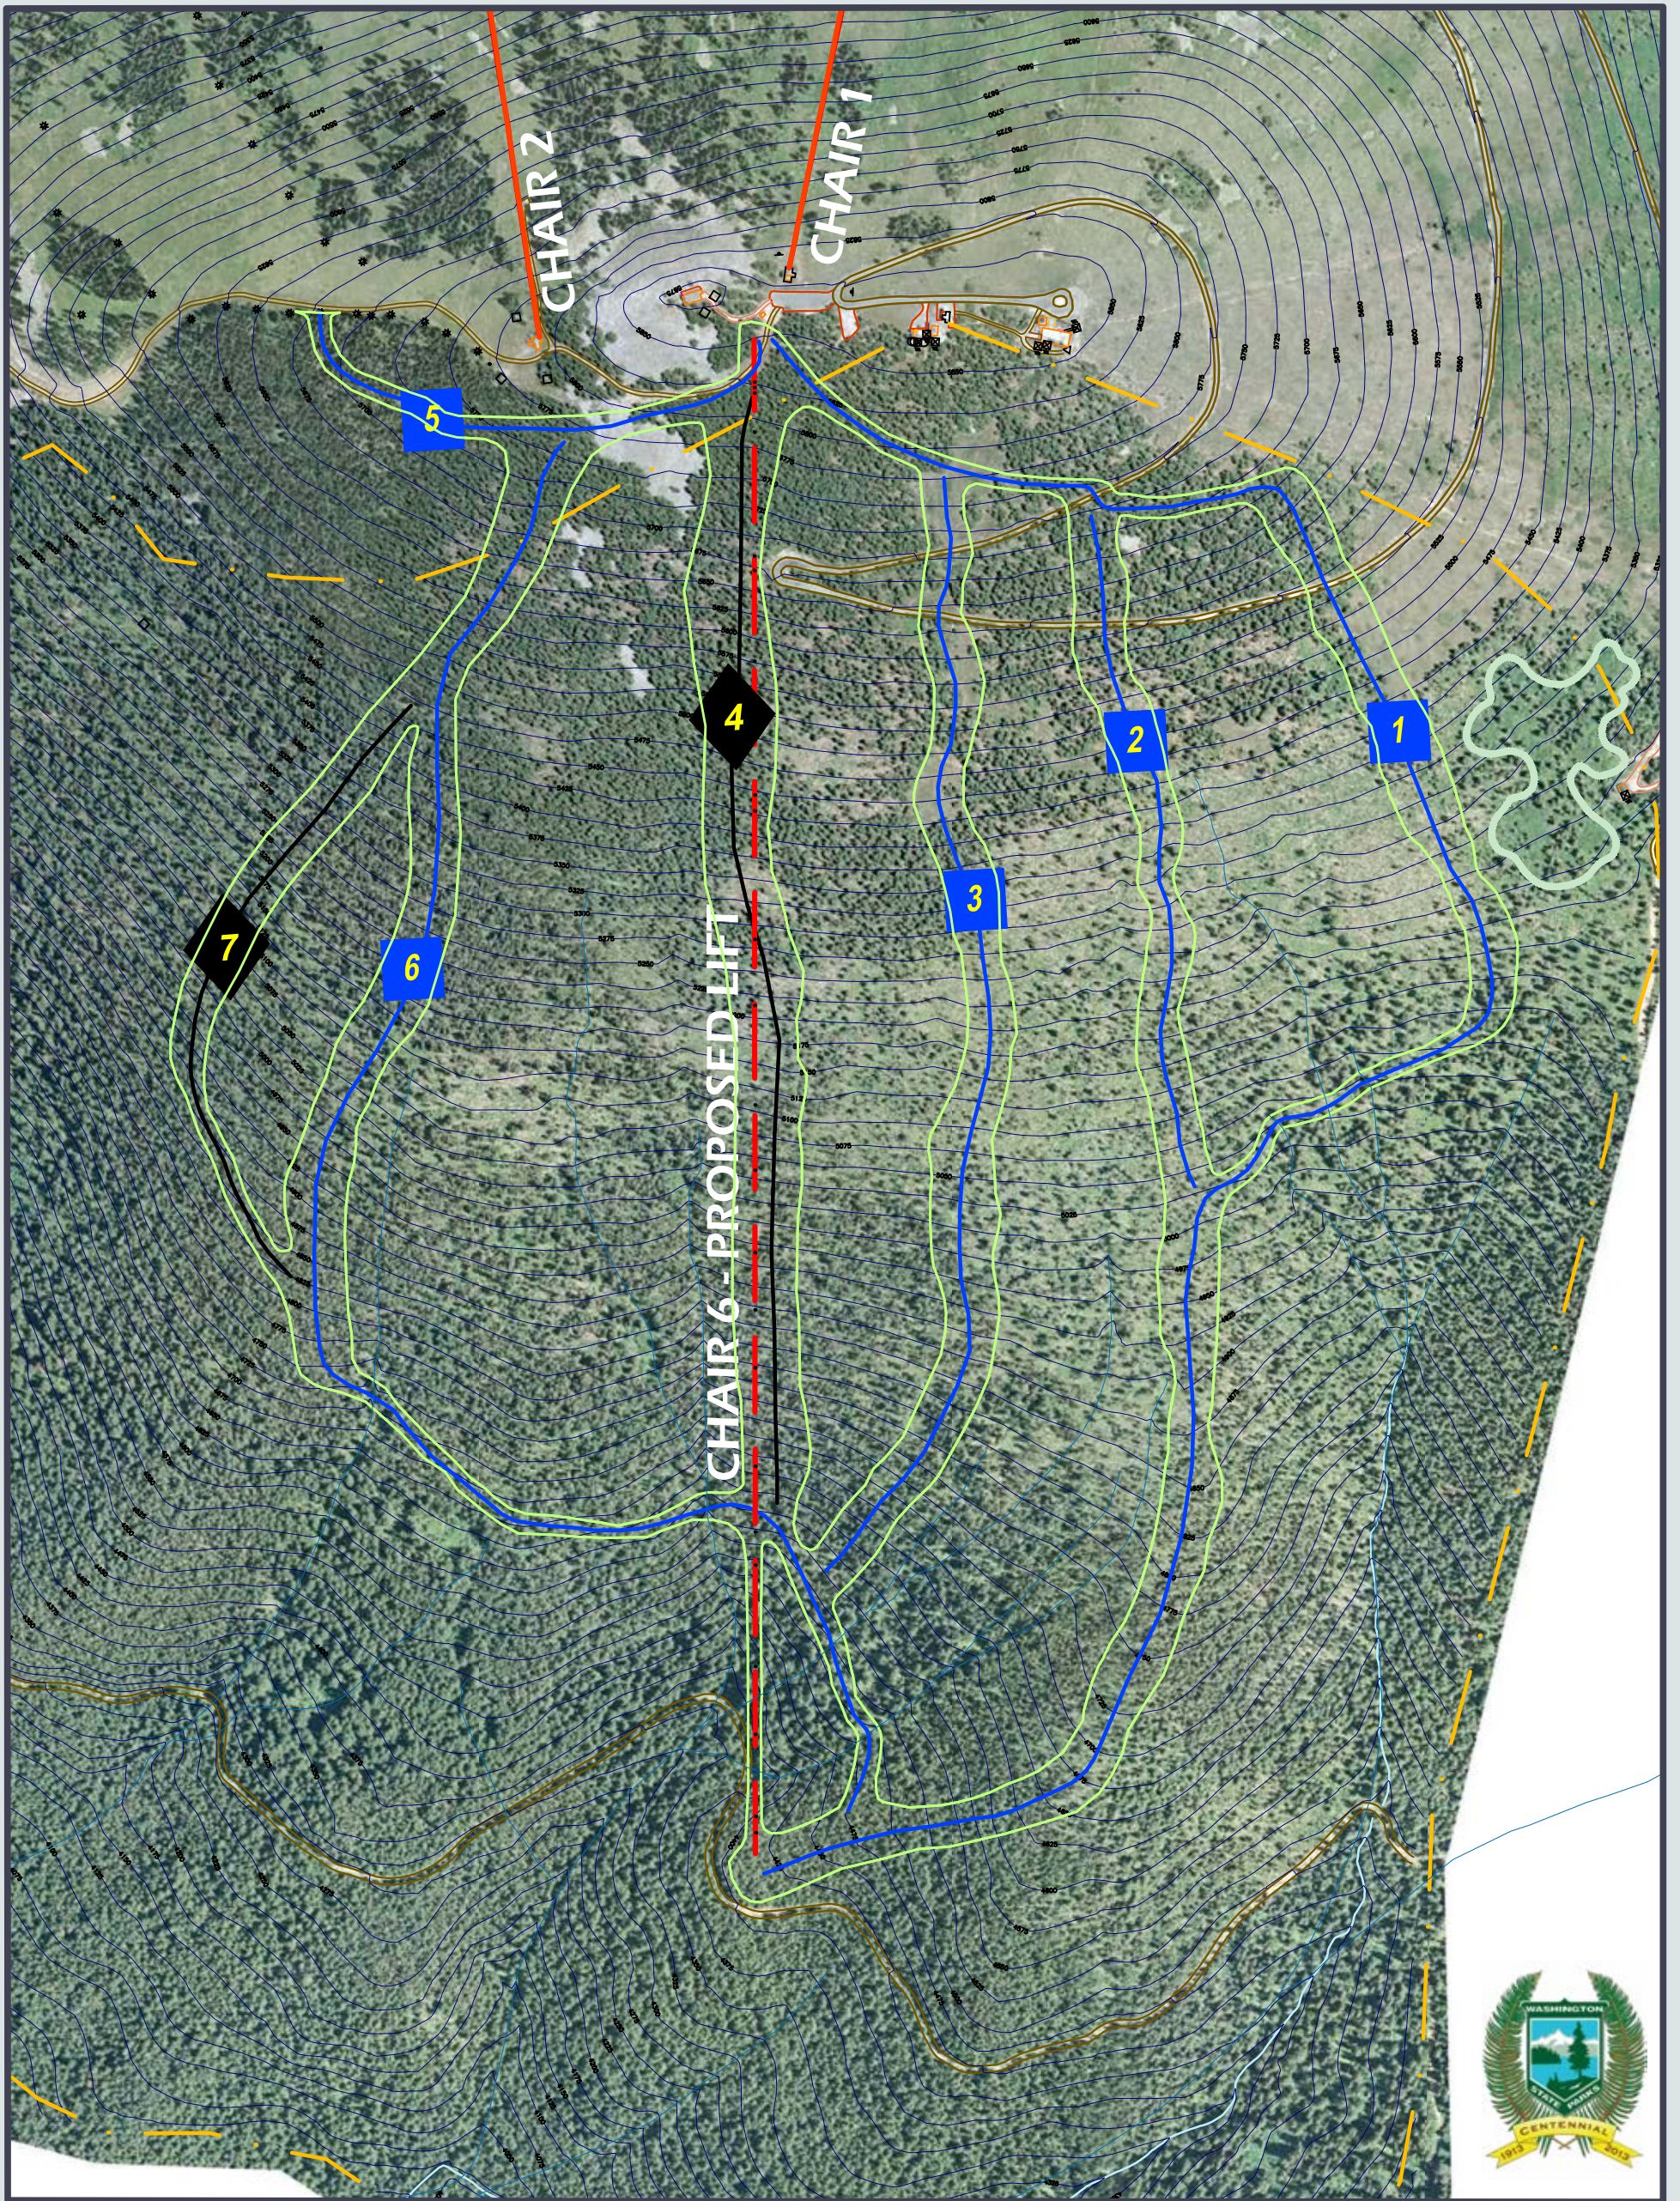

**Proposal for Ski Area Expansion into the Mount Spokane State Park PASEA**

**Location Map**  
Figure 1

October 2013  
Scale = 1"=10 miles

PREPARED FOR:  
Mt. Spokane Ski and Snowboard Resort  
Spokane, Washington, USA

**Proposal for Ski Area Expansion into the Mount Spokane State Park PASEA**

**Project Action  
Figure 2**

October 2013  
25 ft. Contour Interval  
Scale = 1"=500ft

**Legend**

- Existing Ski Lift
- Proposed Ski Lift
- Existing Roads
- Existing Streams
- Existing Wetlands
- PASEA Boundary

**Mt. Spokane**  
SKI & SNOWBOARD RESORT

PREPARED FOR:  
Mt. Spokane Ski and Snowboard Resort  
Spokane, Washington, USA

PREPARED BY:  
**SE GROUP**