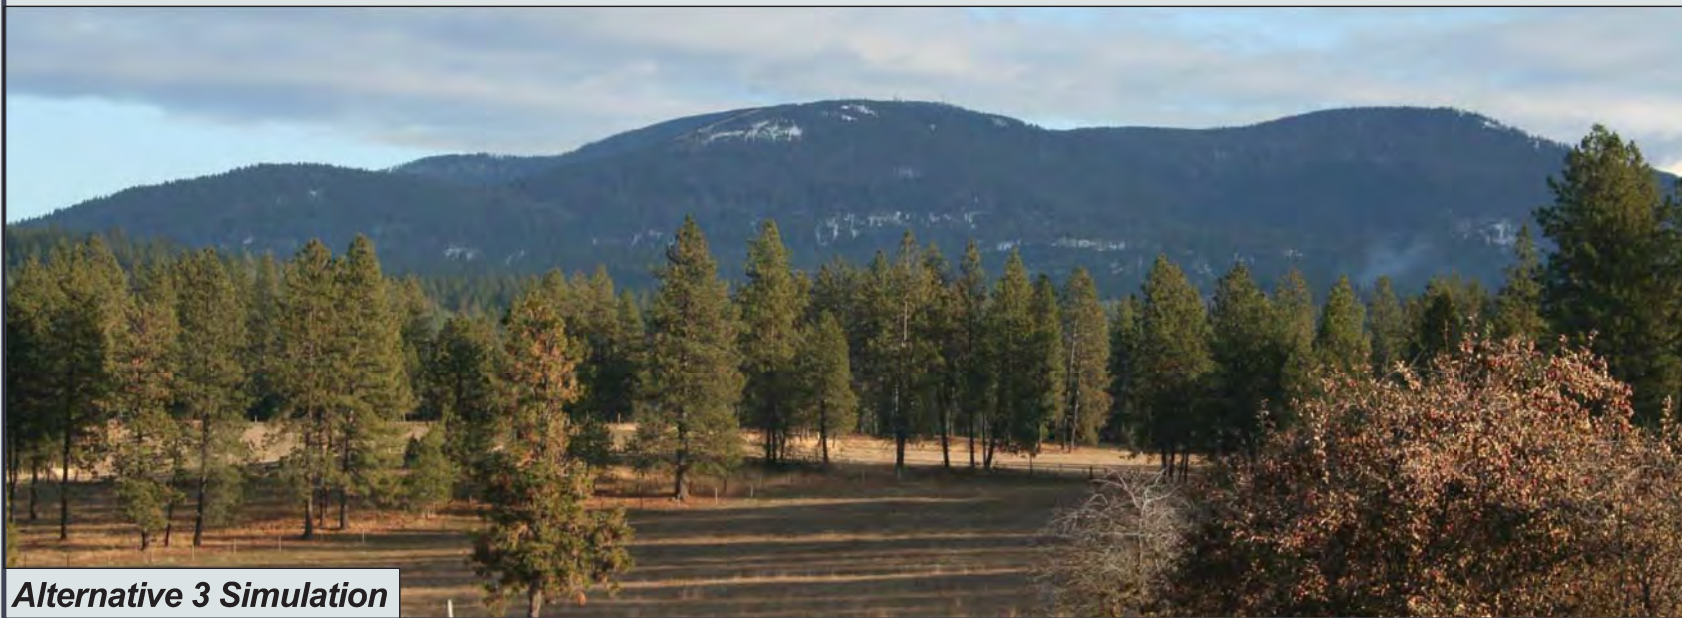

Existing Conditions

Alternative 3 Simulation

**Mt. Spokane
Draft EIS**

**ALTERNATIVE 3:
Visual Simulation
N. Elk Chatteroy RD.
EIS - Figure 12**

*Viewpoint Details:
Location: N Elk Chatteroy Rd
.....
Elevation (ft): 2230
Dist. to Subject Area: 6.22 miles
Direction to Subject Area: SE
Photo Date: 12/05/2011*