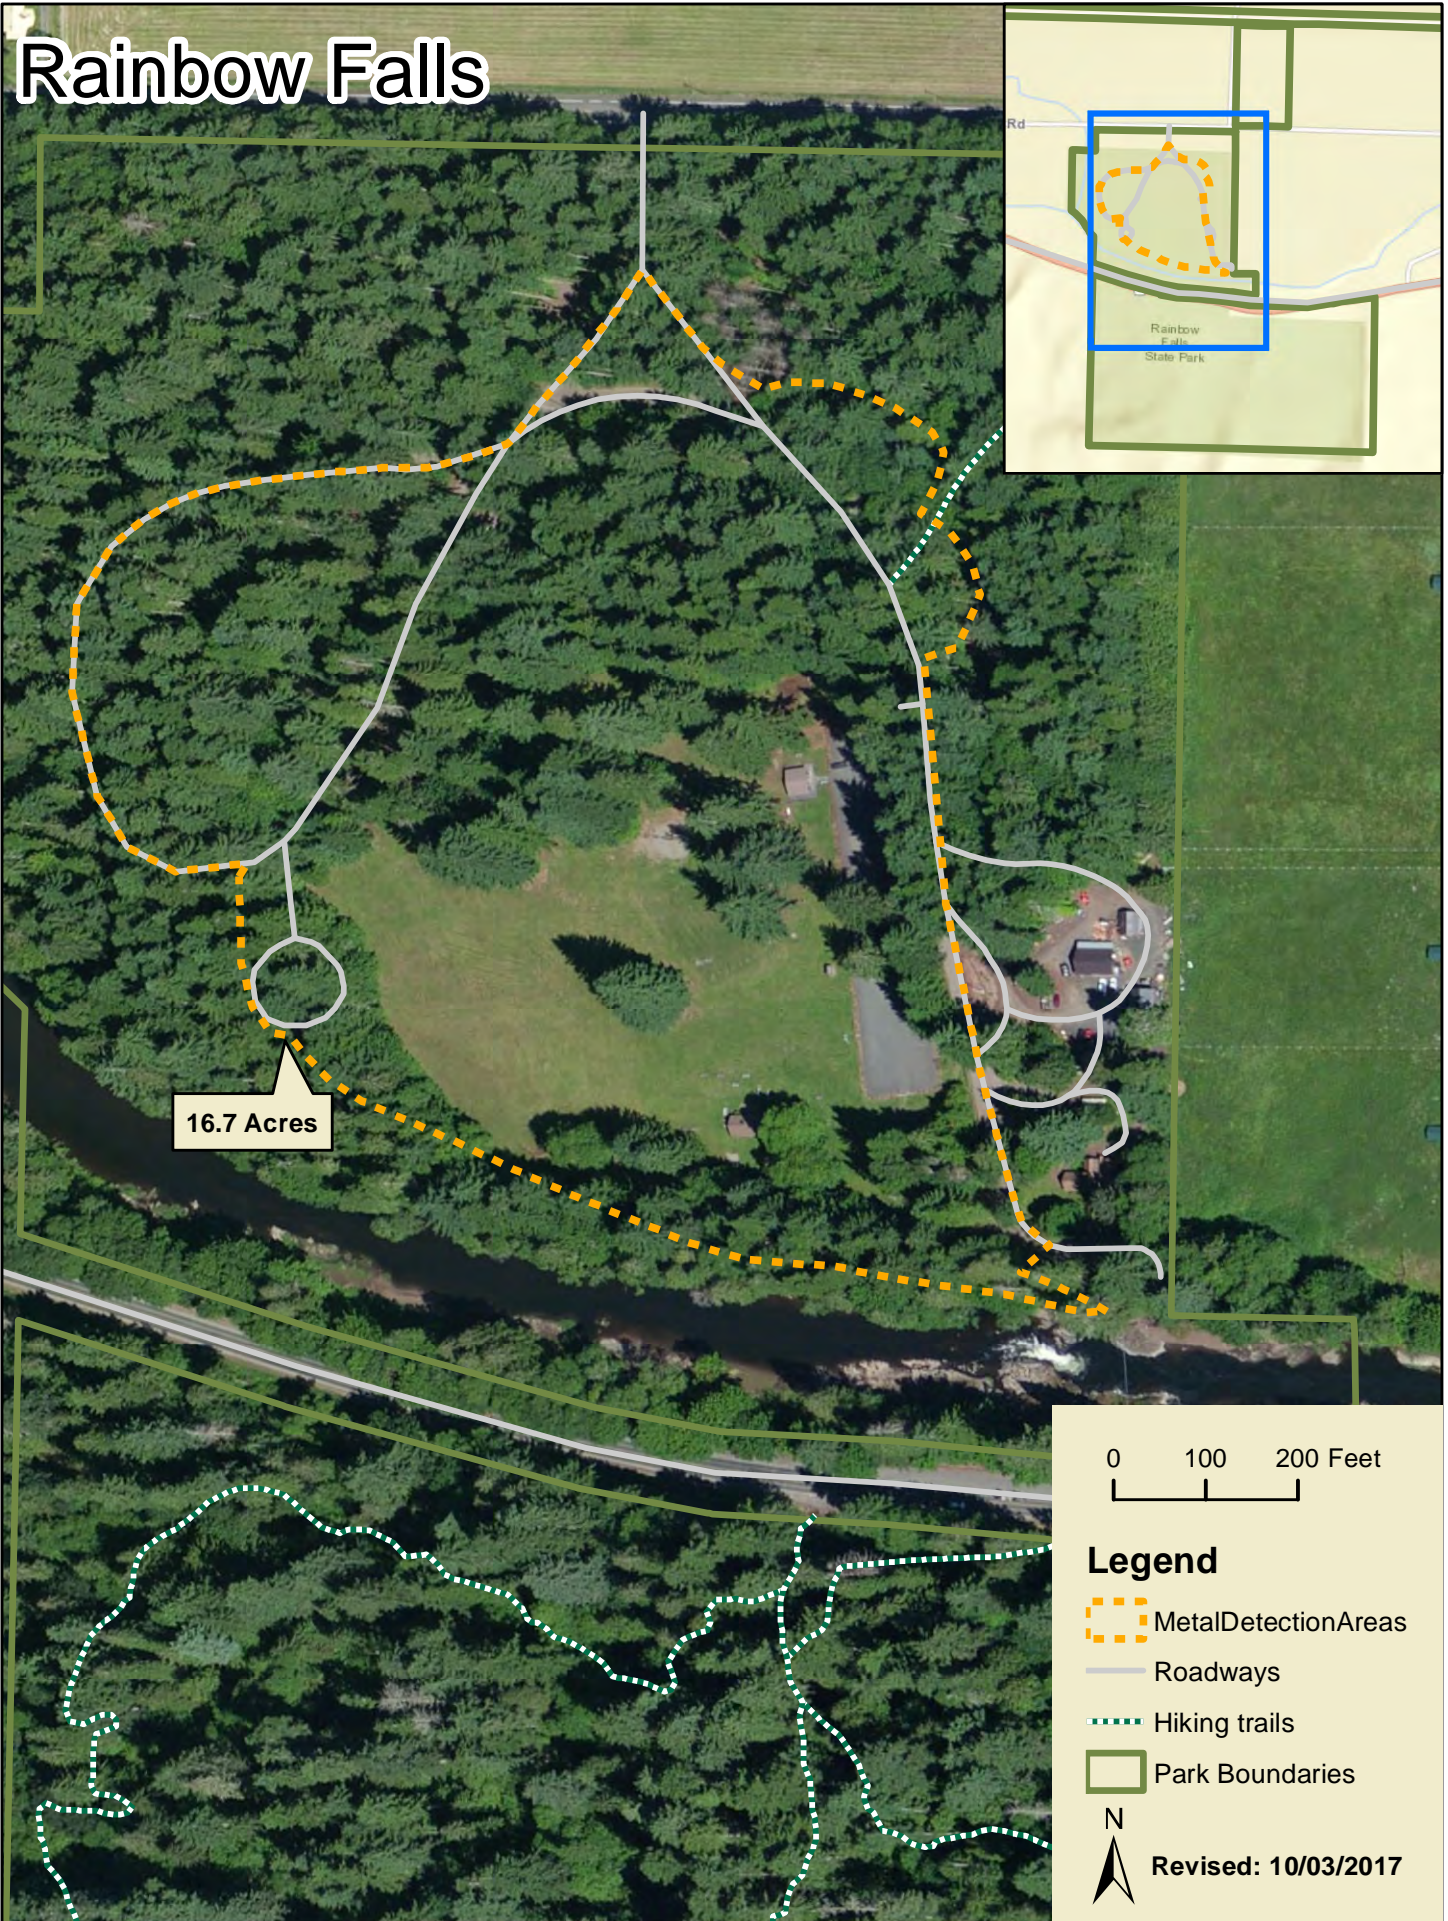

Rainbow Falls

16.7 Acres

0 100 200 Feet

- Legend**
- MetalDetectionAreas
 - Roadways
 - Hiking trails
 - Park Boundaries

Revised: 10/03/2017