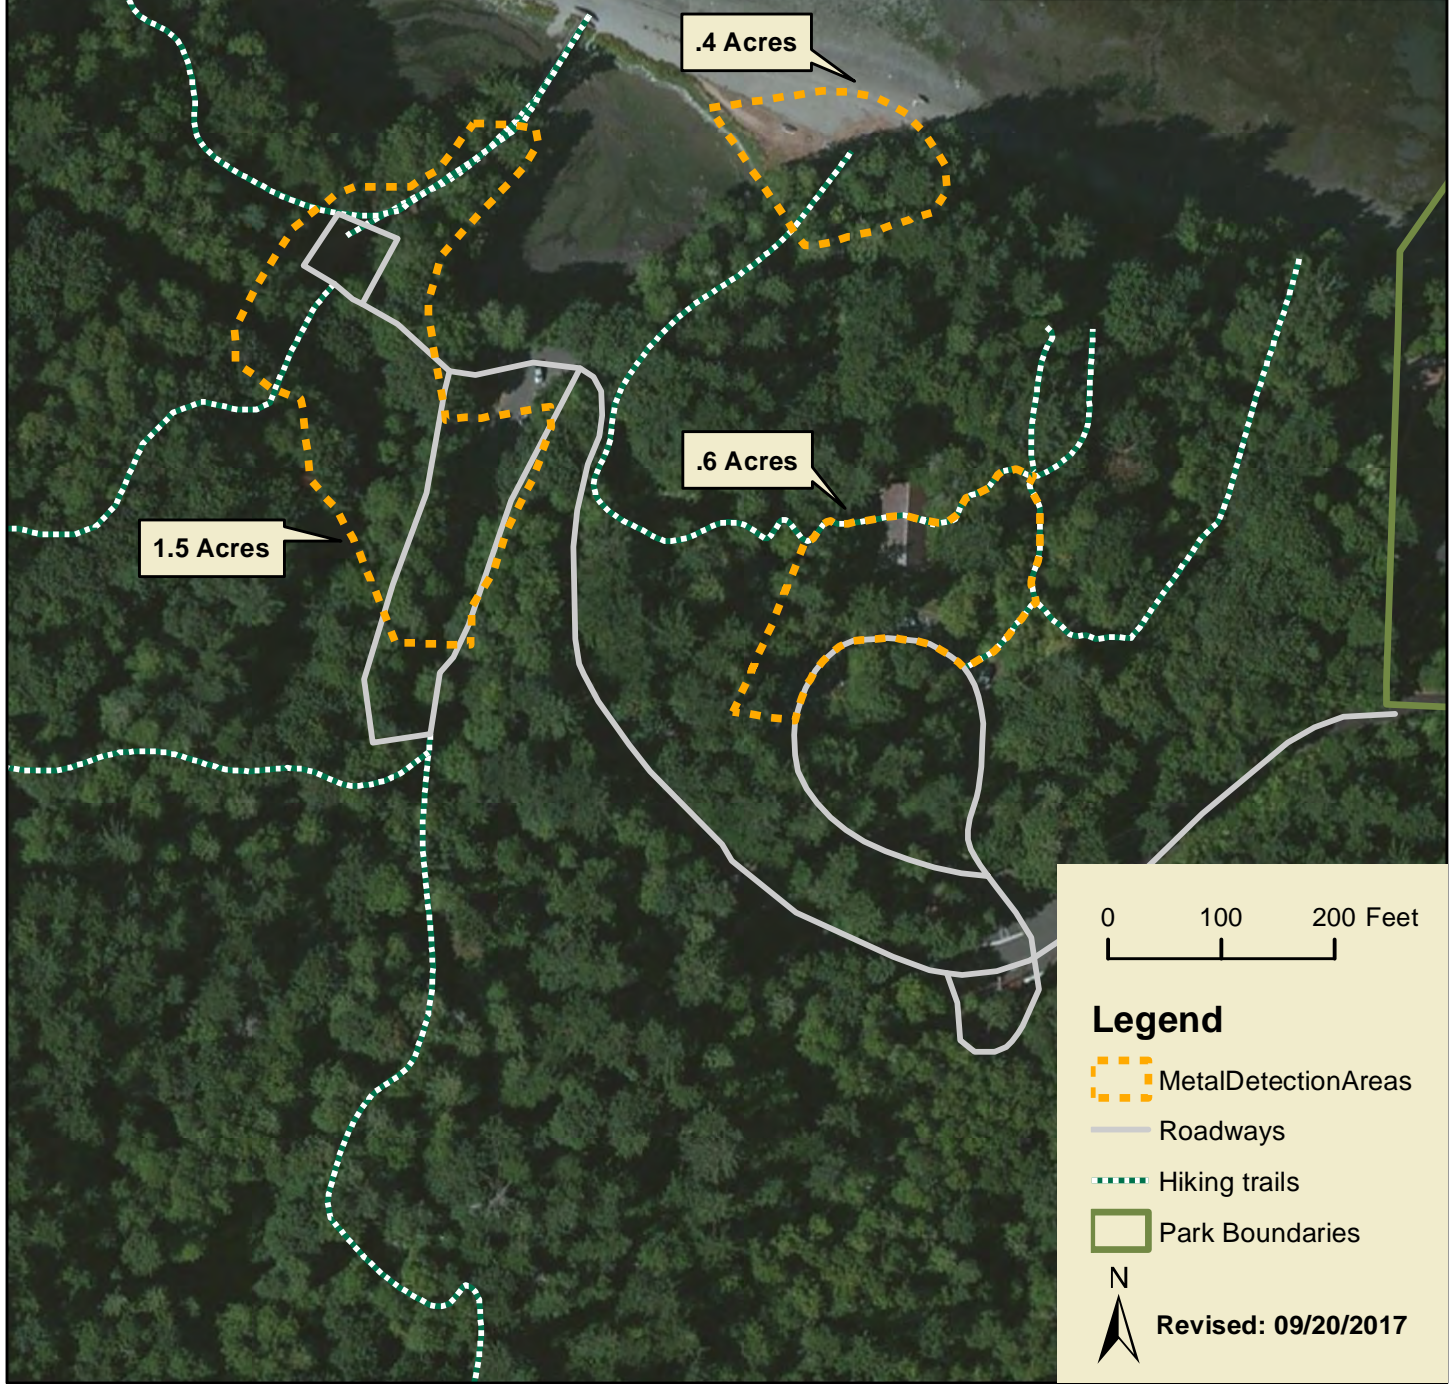

# Tolmie

1.5 Acres

.4 Acres

.6 Acres

0 100 200 Feet

### Legend

-  Metal Detection Areas
-  Roadways
-  Hiking trails
-  Park Boundaries

Revised: 09/20/2017